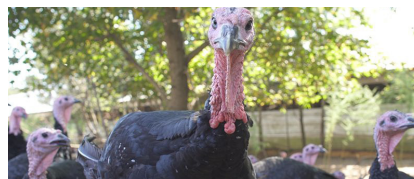

## VARIETIES

A wide variety of whole, natural, fresh and frozen turkeys to choose from.

4

## WEIGHTS

Turkeys are available in 14 lb, 16 lb, 20 lb and 24 lb options.

## Featured Farms

**KOCH'S TURKEY FARMS - TAMAQUA, PA**

Koch's Turkey Farm is a true family farm that values the traditional standards of their Pennsylvania Dutch Heritage. They are a fully integrated farm with 45 turkey houses, a hatchery, and an all natural feed mill. Their feed contains no synthetic herbicides or pesticides and no animal by-products.

**JOYCE FARMS - WINSTON, NC**

Joyce Farms Heritage Black Turkey is an old breed, one of the first to be developed from Native American stocks. These lush birds are also all natural, raised without being administered antibiotics, growth hormones or steroids and eat a 100% vegetarian diet.